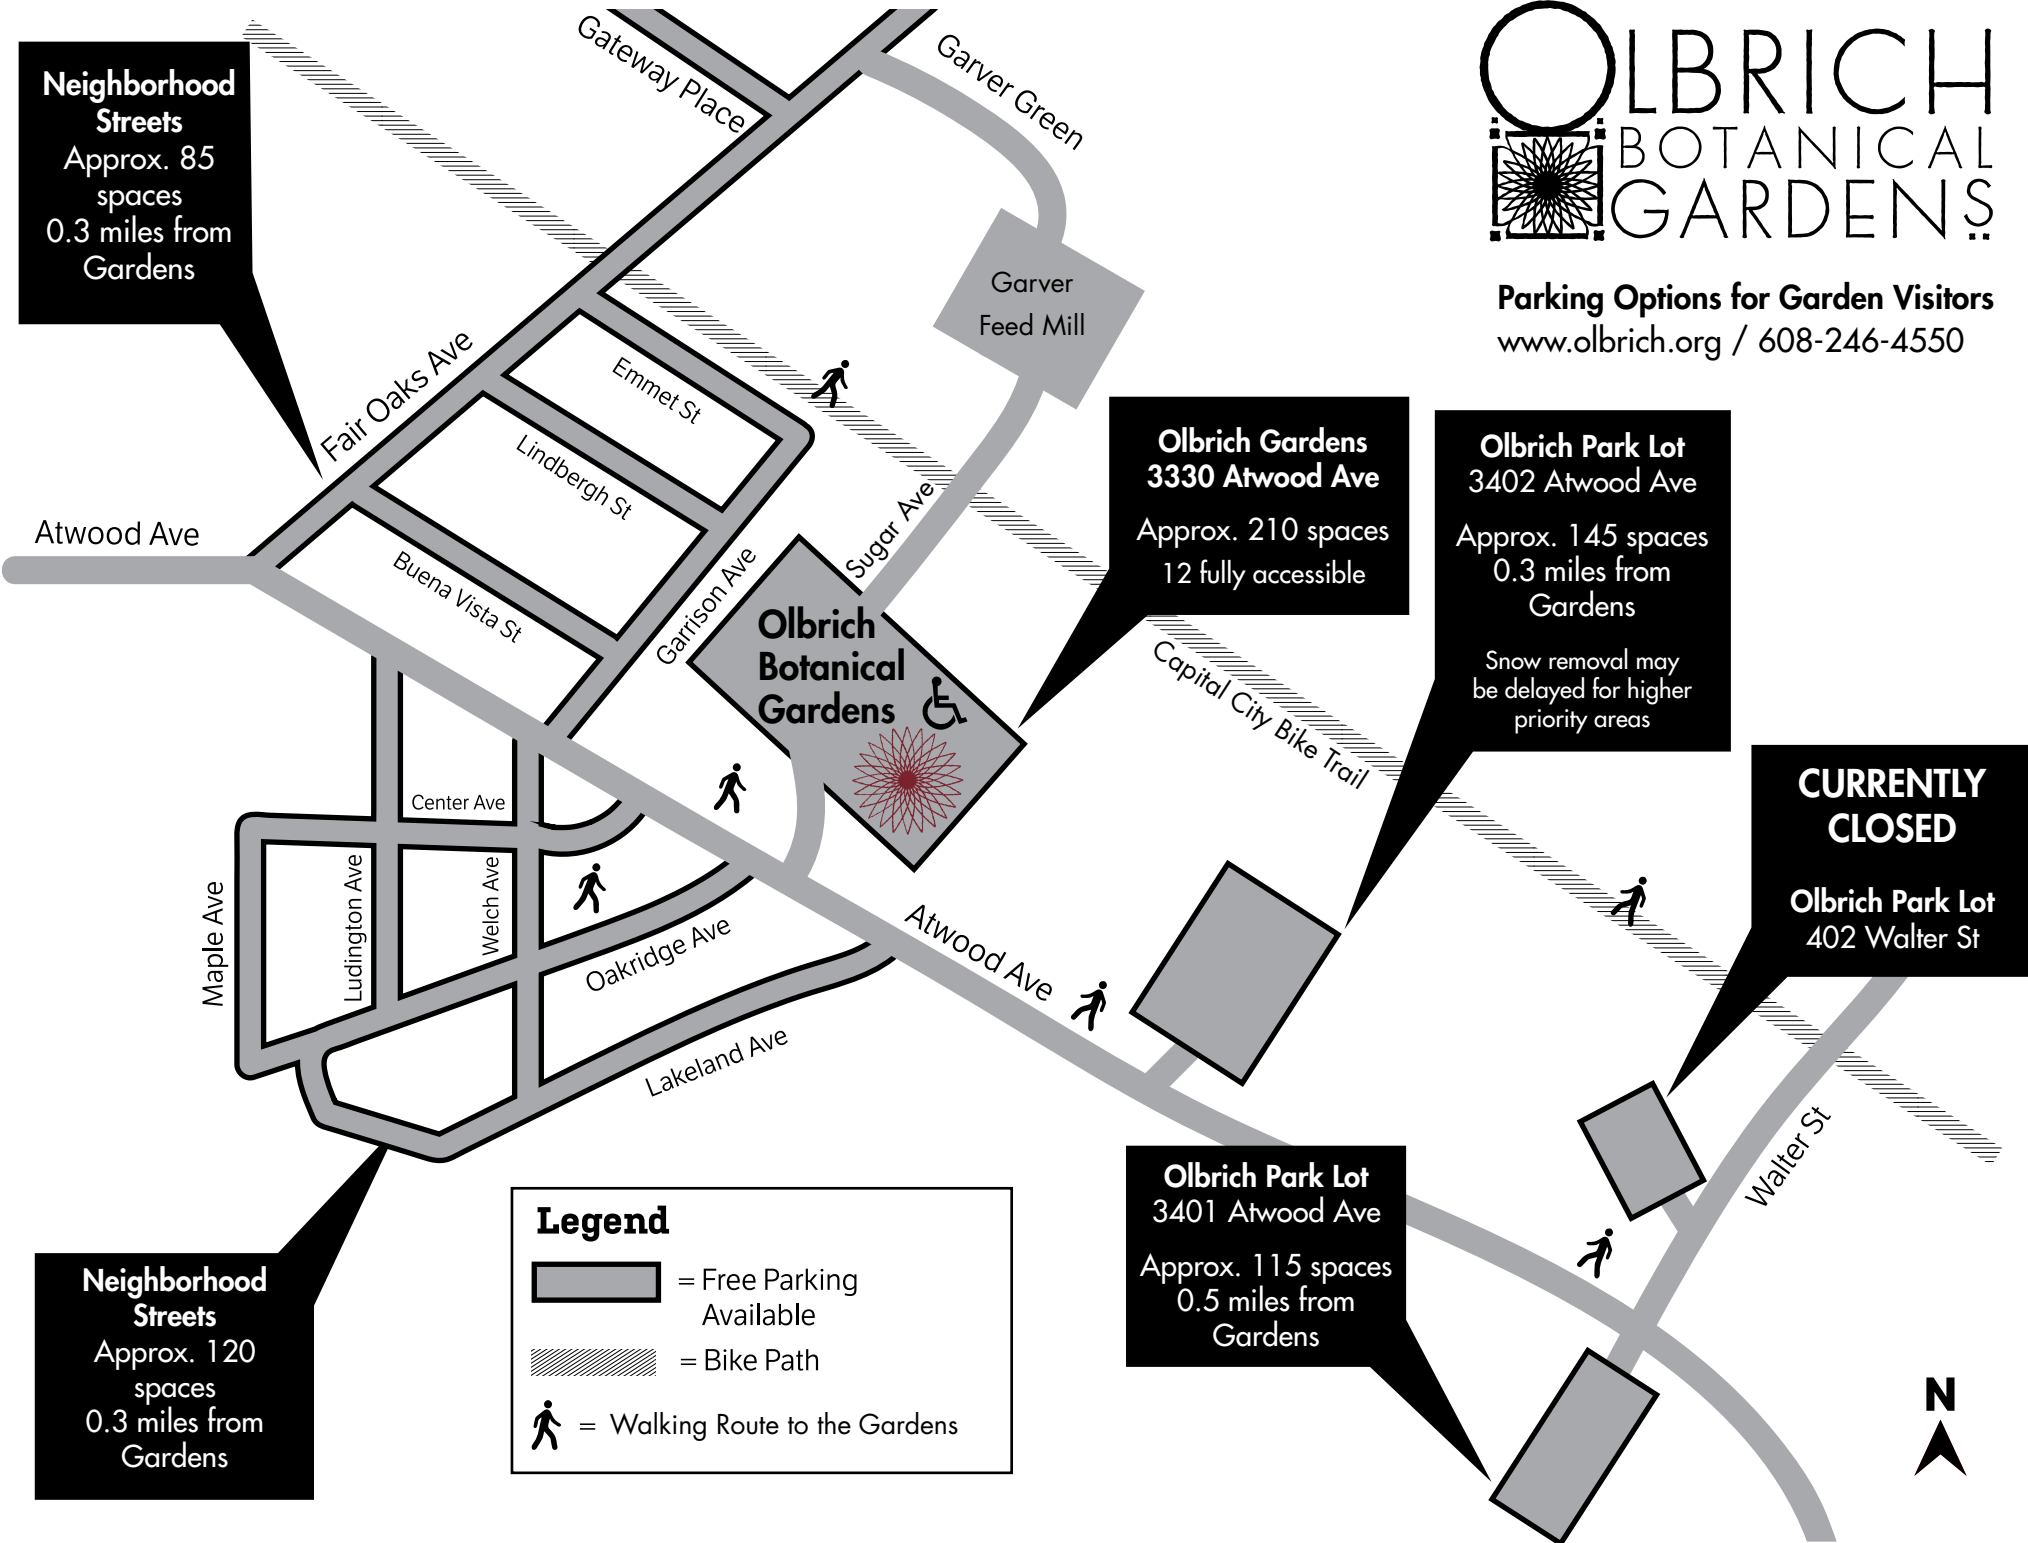

OLBRICH BOTANICAL GARDENS

Parking Options for Garden Visitors
www.olbrich.org / 608-246-4550

Neighborhood Streets
 Approx. 85 spaces
 0.3 miles from Gardens

Olbrich Gardens
 3330 Atwood Ave
 Approx. 210 spaces
 12 fully accessible

Olbrich Park Lot
 3402 Atwood Ave
 Approx. 145 spaces
 0.3 miles from Gardens
 Snow removal may be delayed for higher priority areas

CURRENTLY CLOSED
 Olbrich Park Lot
 402 Walter St

Olbrich Park Lot
 3401 Atwood Ave
 Approx. 115 spaces
 0.5 miles from Gardens

Neighborhood Streets
 Approx. 120 spaces
 0.3 miles from Gardens

Legend

-  = Free Parking Available
-  = Bike Path
-  = Walking Route to the Gardens